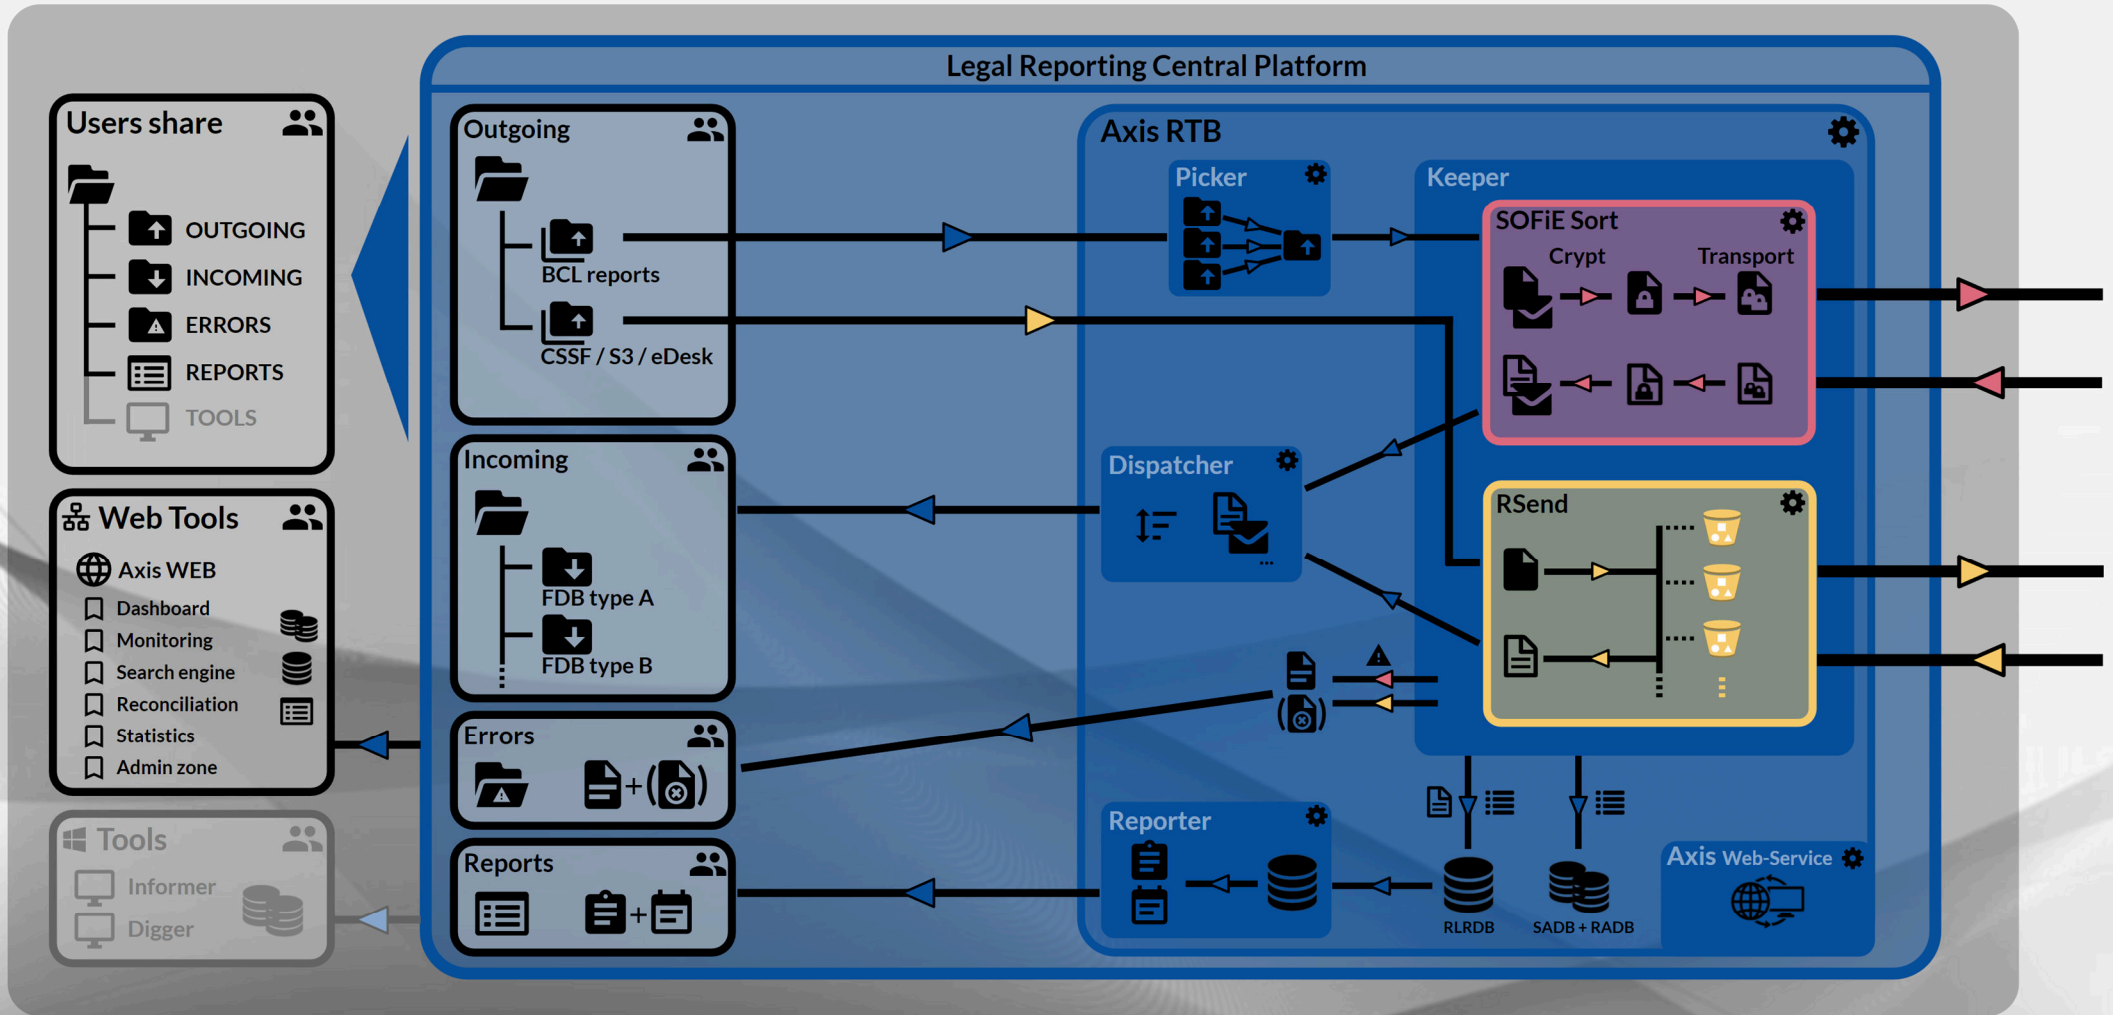

- Report
- Auto generated report
- Feedback
- Report in error
- Reconciliation reports
- Web application
- Verified report
- Crypted report
- Crypted feedback
- Activity meta-data
- Automated processing
- Local intranet

Declarer / Reporter

- |                    |                       |                    |                         |                      |                  |
|--------------------|-----------------------|--------------------|-------------------------|----------------------|------------------|
| Report             | Error detected        | Activity meta-data | Reconciliation Database | Automated processing | RSend processing |
| Feedback           | Report in error       | S3 Bucket          | Reco reports            | User interaction     | STB processing   |
| Procedure (in/out) | RSend/SOFiE error log | Activity Database  | Reco calendar           | Web application      | SOFiE processing |