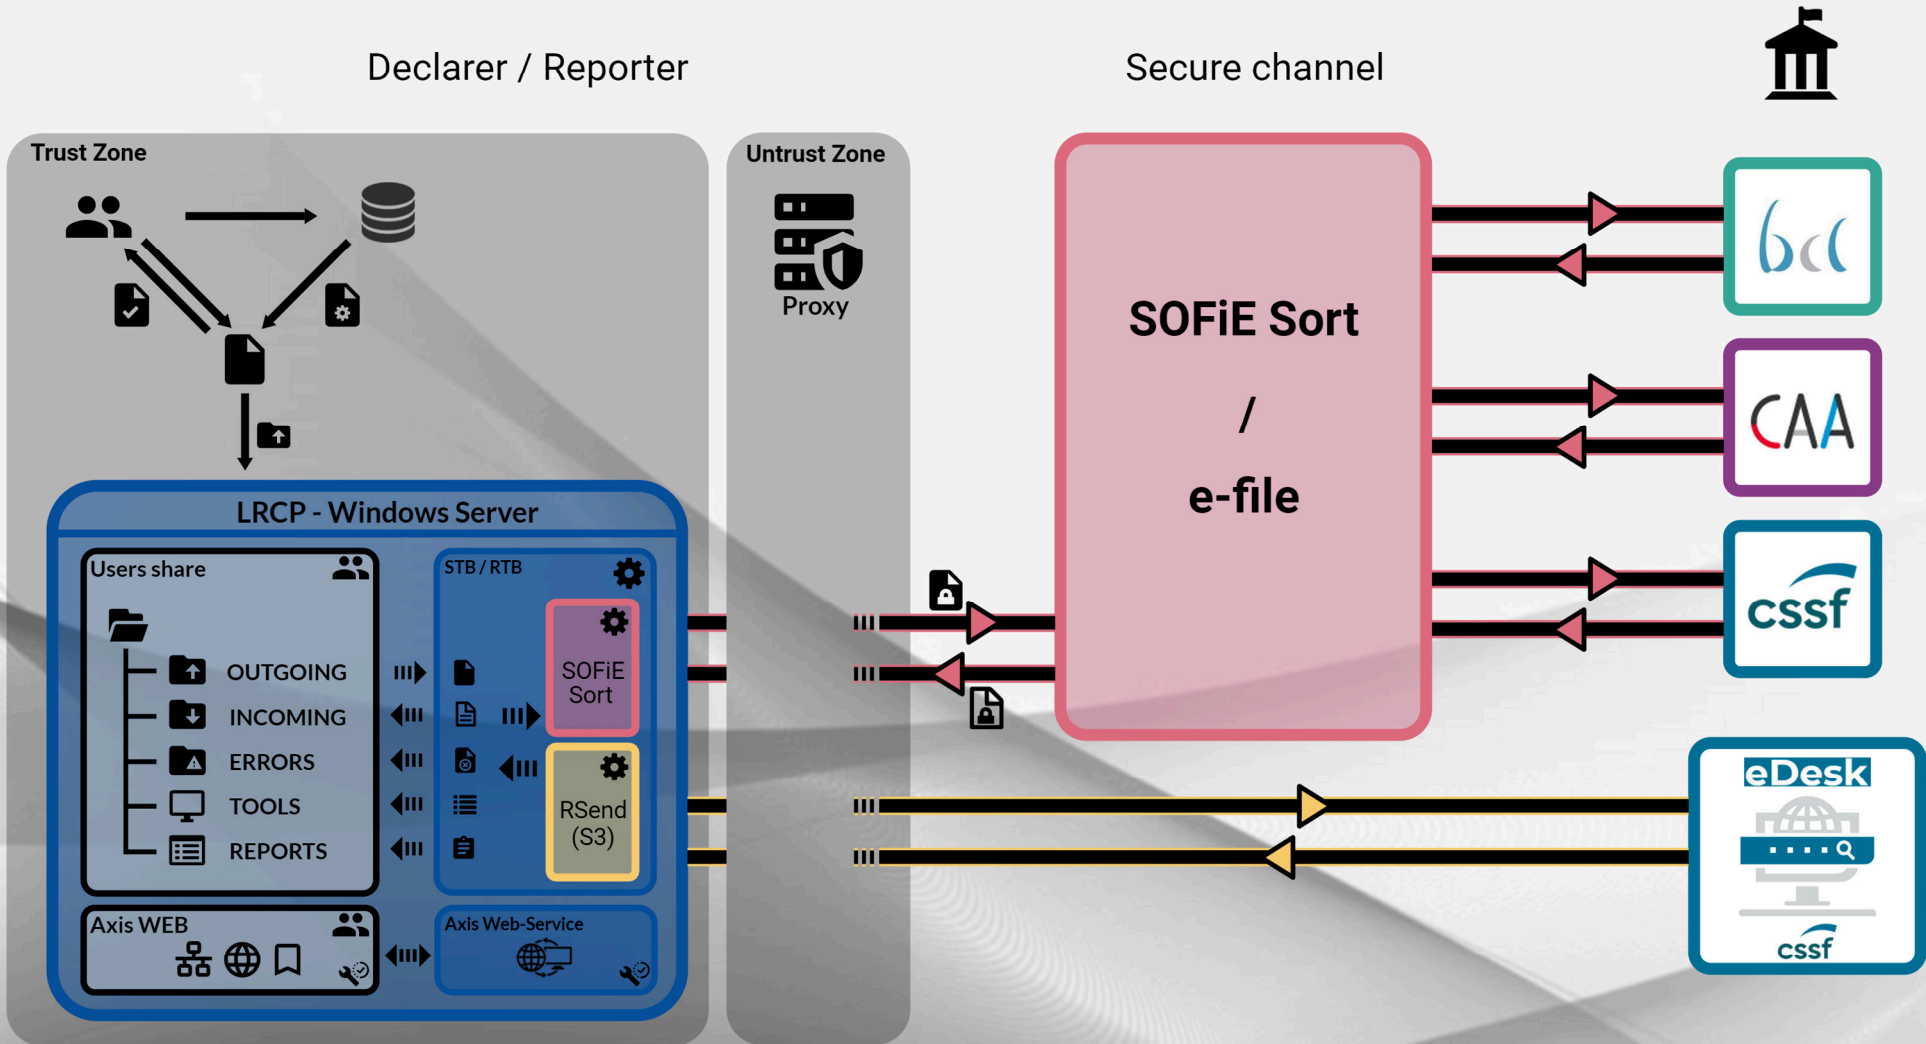

## LRCP - Main view

Transition period - 2024 to 2026

- Report
- Auto generated report
- Feedback
- Report in error
- Reconciliation reports
- Web application
- Verified report
- Crypted report
- Crypted feedback
- Activity meta-data
- Automated processing
- In development

Declarer / Reporter

- |                    |                       |                    |                     |                      |                  |
|--------------------|-----------------------|--------------------|---------------------|----------------------|------------------|
| Report             | Error detected        | Activity meta-data | S3 Bucket           | Automated processing | RSend processing |
| Feedback           | Report in error       | Reco reports       | Windows application | User interaction     | STB processing   |
| Procedure (in/out) | RSend/SOFiE error log | Reco calendar      | Web application     | In development       | SOFiE processing |