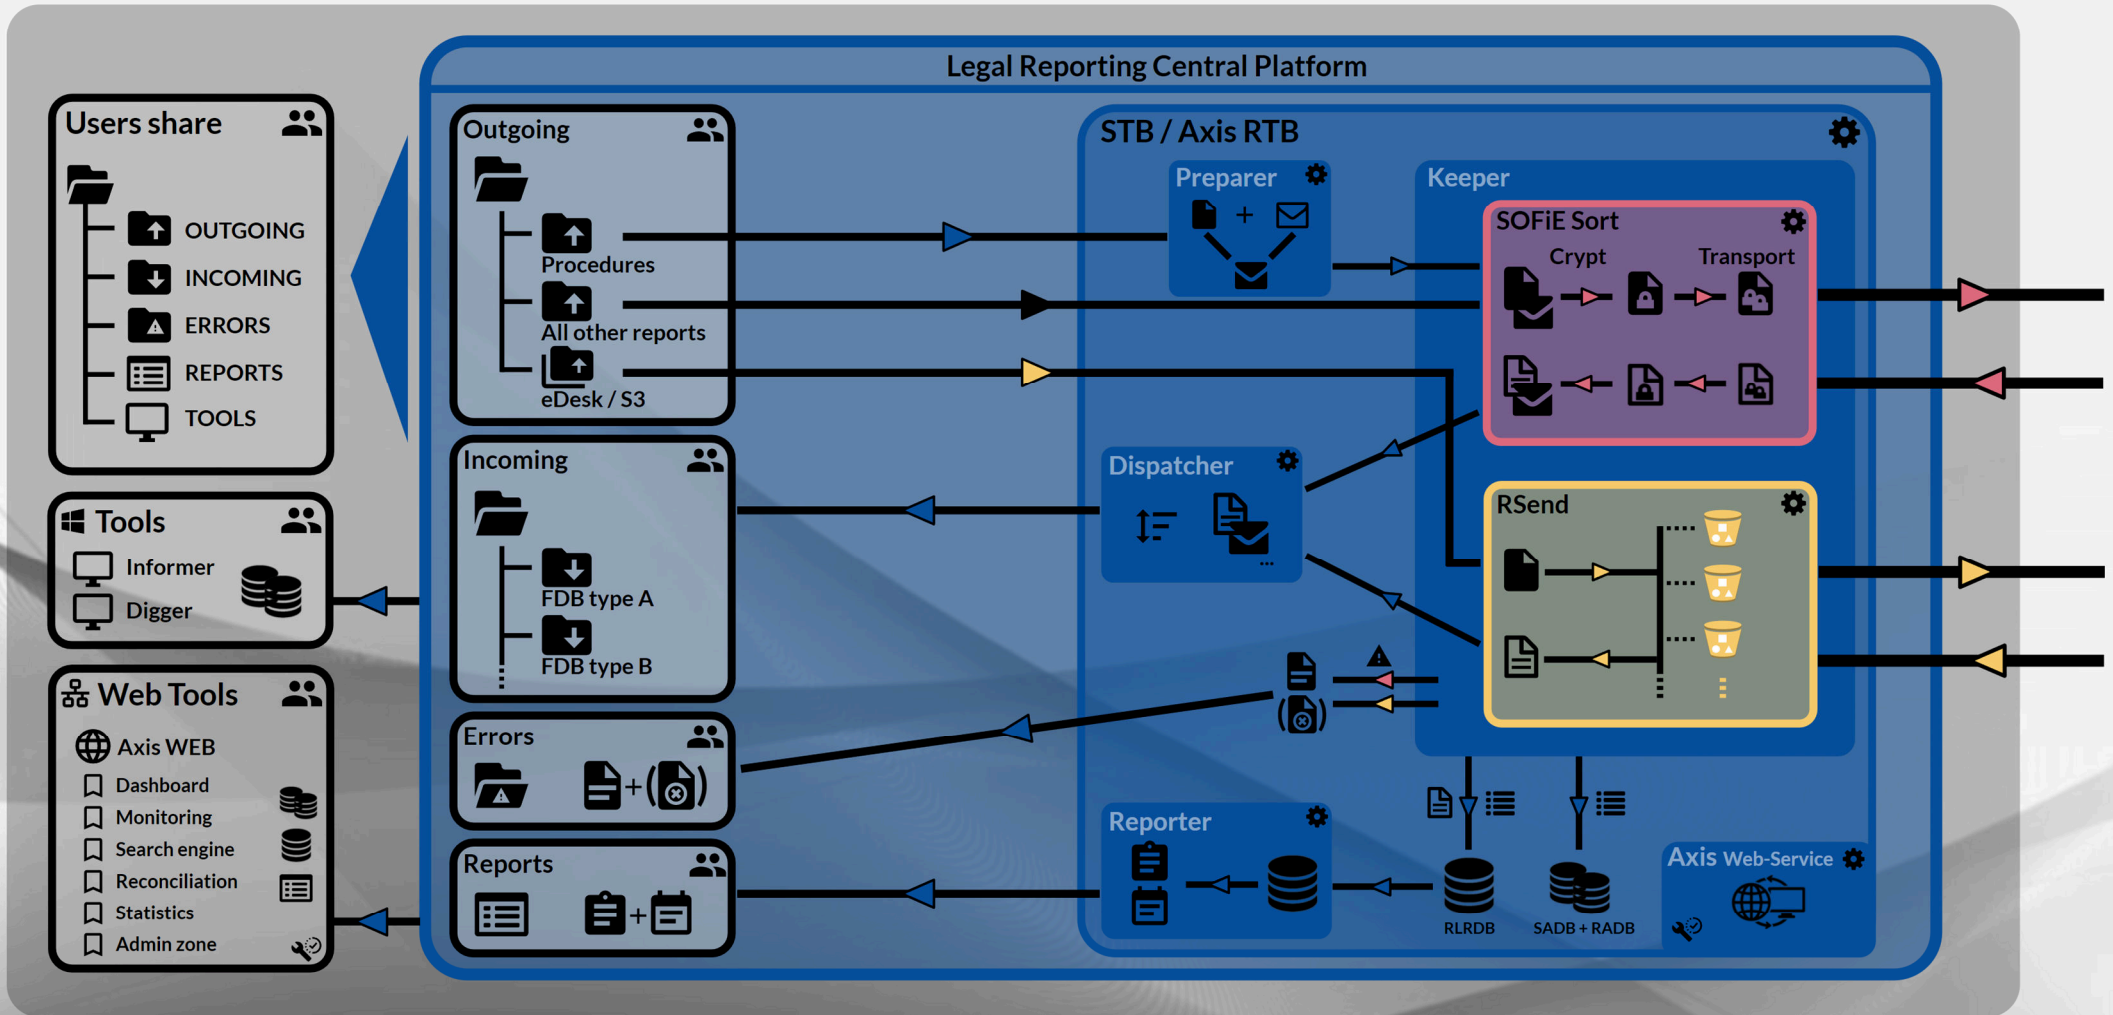

## LRCP - Main view

Transition period - 2024 to 2026

- Report
- Auto generated report
- Feedback
- Report in error
- Reconciliation reports
- Web application
- Verified report
- Crypted report
- Crypted feedback
- Activity meta-data
- Automated processing
- In development

Declarer / Reporter

- |                    |                       |                    |                     |                      |                  |
|--------------------|-----------------------|--------------------|---------------------|----------------------|------------------|
| Report             | Error detected        | Activity meta-data | S3 Bucket           | Automated processing | RSend processing |
| Feedback           | Report in error       | Reco reports       | Windows application | User interaction     | STB processing   |
| Procedure (in/out) | RSend/SOFiE error log | Reco calendar      | Web application     | In development       | SOFiE processing |